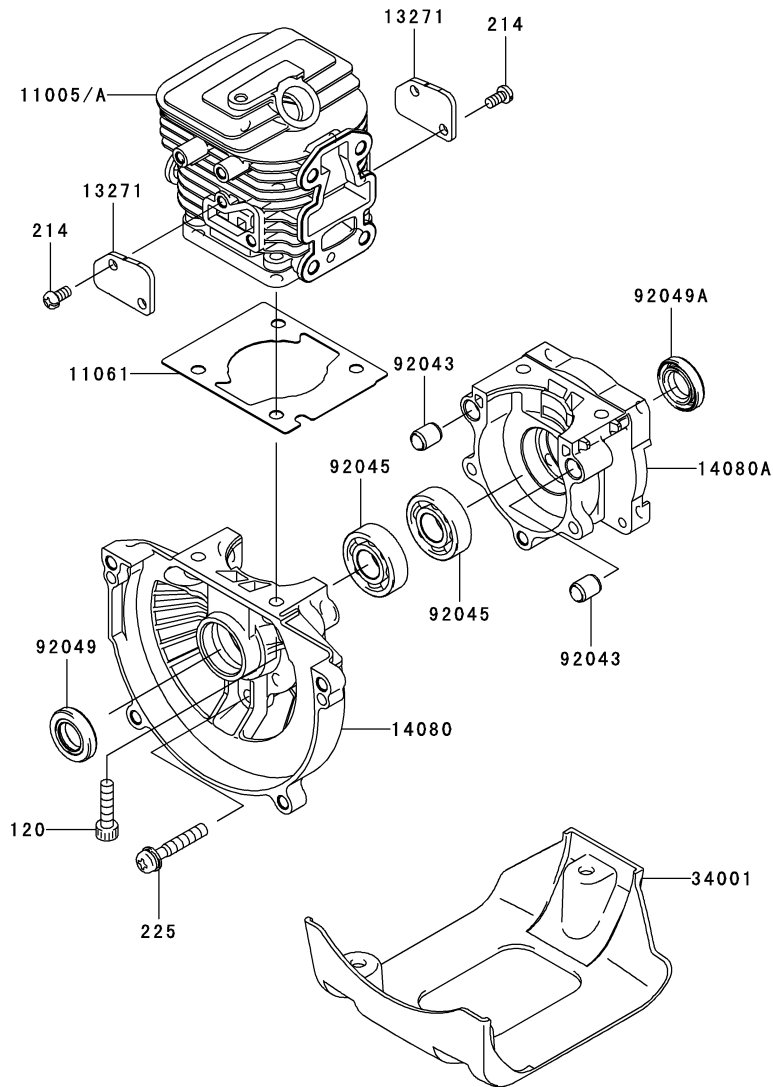

Esploso ricambi Motorizzata: MCP 271
Exploded view Multicutting engine: MCP 271

This catalog covers:

TJ027E- □ S50

GRID NO.

B-03

This grid covers:

CYLINDER/CRANKCASE

E0110-A571B

Ref. No.	Part No.	Description	Quantity
11005	11005-2158	CYLINDER-ENGINE	*
11005A	11005-2162	CYLINDER-ENGINE	1
11061	11061-2169	GASKET,CYLINDER	1
13271	13271-2261	PLATE	2
14080	14080-2060	CRANKCASE	1
14080A	14080-2061	CRANKCASE	1
34001	34001-2088	STAND	1
92043	92043-1302	PIN	2
92045	92045-2278	BEARING-BALL,6001C3	2
92049	92049-2253	SEAL-OIL,ISCD12X22X4.5	1
92049A	92049-2267	SEAL-OIL,ISCD 12X22X4.5F	1
120	120W0520	BOLT-SOCKET,5X20	4
214	214B0408	SCREW-PAN+,-,4X8	4
225	225B0530	SCREW-PAN-WSP-CROS,5X30	3

This catalog covers:
TJ027E- □ S50

GRID NO.
B-04

This grid covers:
PISTON/CRANKSHAFT

E0120-A364B

Ref. No.	Part No.	Description	Quantity
13001	13001-2165	PISTON-ENGINE	*
13001A	13001-2173	PISTON-ENGINE	1
13002	13002-2058	PIN-PISTON	1
13008	13008-6046	RING-SET-PISTON	1
13033	13033-2064	BEARING-SMALL END	1
49119	49119-2230	CRANKSHAFT-ASSY	1
92026	92026-2354	SPACER	2
92033	92033-2191	RING-SNAP	2