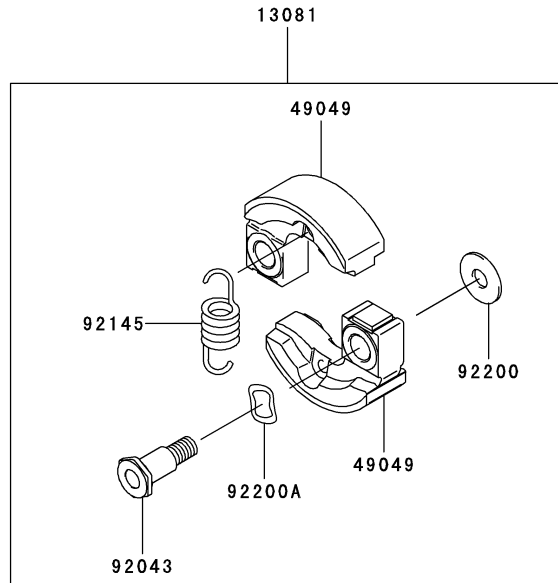

Ref. No.	Part No.	Description	Quantity
11005	11005-2158	CYLINDER-ENGINE	*
11005A	11005-2162	CYLINDER-ENGINE	1
11061	11061-2169	GASKET,CYLINDER	1
13271	13271-2261	PLATE	2
14080	14080-2060	CRANKCASE	1
14080A	14080-2061	CRANKCASE	1
34001	34001-2088	STAND	1
92043	92043-1302	PIN	2
92045	92045-2278	BEARING-BALL,6001C3	2
92049	92049-2253	SEAL-OIL,ISCD12X22X4.5	1
92049A	92049-2267	SEAL-OIL,ISCD 12X22X4.5F	1
120	120W0520	BOLT-SOCKET,5X20	4
214	214B0408	SCREW-PAN+,-,4X8	4
225	225B0530	SCREW-PAN-WSP-CROS,5X30	3

This catalog covers:

TJ027E- □ S50

GRID NO.

B-10

This grid covers:

STARTER

E0210-A407B

Ref. No.	Part No.	Description	Quantity
13165	13165-2100	PAWL	2
13169	13169-2386	PLATE,RECOIL STARTER	1
32099	32099-2410	CASE,STARTER-RECOIL	1
46075	46075-2159	GRIP,STARTER-RECOIL	1
49060	49060-2064	CAM	1
49080	49080-2195	PULLEY-STARTING	*
49080A	49080-2208	PULLEY-STARTING	1
49088	49088-2563	STARTER-RECOIL	1
59101	59101-2125	REEL,STARTER-RECOIL	1
59106	59106-2168	ROPE,3X700	1
92033	92033-2010	RING-SNAP	2
92081	92081-2238	SPRING,RECOIL	1
92081A	92081-2253	SPRING	2
92145	92145-2128	SPRING,RECOIL	*
92145A	92145-2172	SPRING,RECOIL	1
92172	92172-2061	SCREW,4X14	4
92172A	92172-2065	SCREW	1

This catalog covers:

TJ027E- □ S50

GRID NO.

B-11

This grid covers:

P.T.O-EQUIPMENT

E0220-A039A

Ref. No.	Part No.	Description	Quantity
13081	13081-2232	CLUTCH-ASSY	1
49049	49049-2101	SHOE-CLUTCH	2
92043	92043-2243	PIN	2
92145	92145-2129	SPRING	1
92200	92200-2145	WASHER,6X16X1	2
92200A	92200-2146	WASHER	2

This catalog covers:
TJ027E- □ S50

GRID NO. This grid covers:
C-03 LABEL

F0290-B365A

Ref. No.	Part No.	Description	Quantity
56039	56039-2957	LABEL-PRODUCT	1
56070	56070-2020	LABEL-WARNING	1
56080	56080-2414	LABEL-BRAND	1