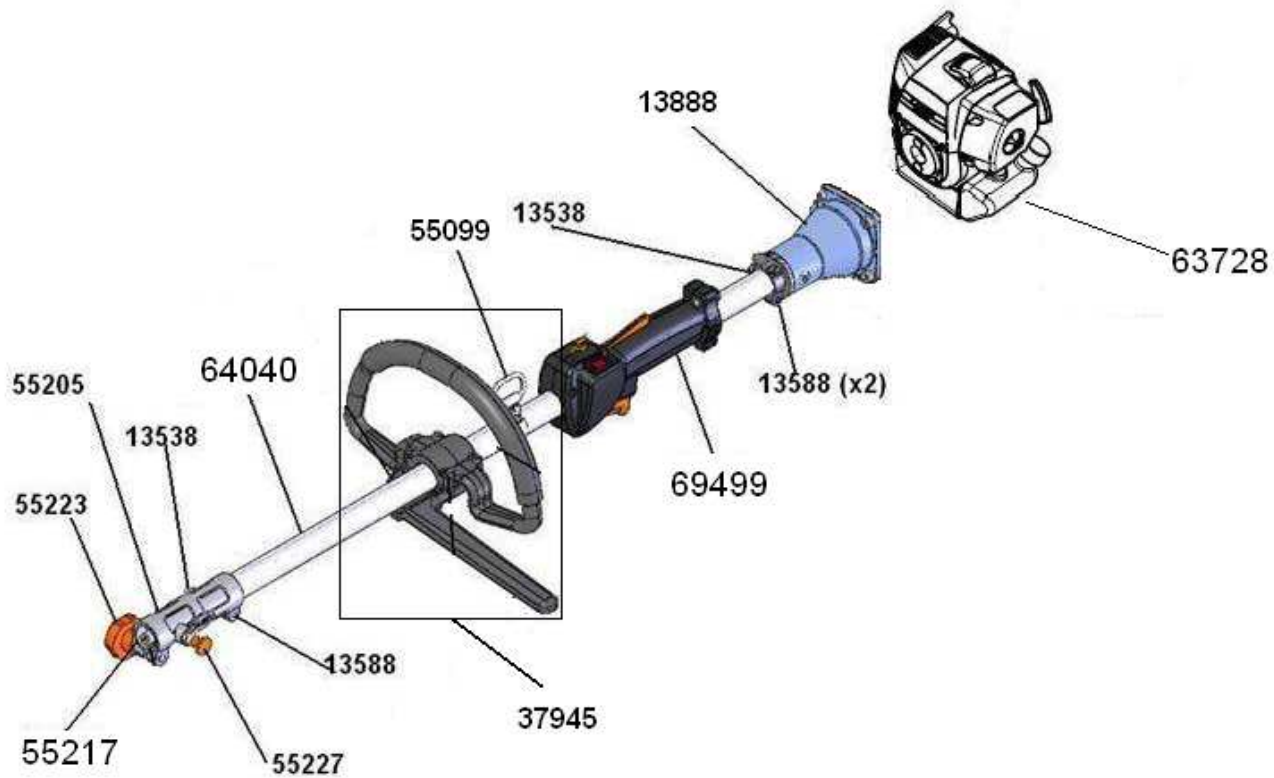

Esploso ricambi Motorizzata: MCP 271
Exploded view Multicutting engine: MCP 271

This catalog covers:

TJ027E- □ S50

GRID NO.

B-03

This grid covers:

CYLINDER/CRANKCASE

E0110-A571B

Ref. No.	Part No.	Description	Quantity
11005	11005-2158	CYLINDER-ENGINE	*
11005A	11005-2162	CYLINDER-ENGINE	1
11061	11061-2169	GASKET,CYLINDER	1
13271	13271-2261	PLATE	2
14080	14080-2060	CRANKCASE	1
14080A	14080-2061	CRANKCASE	1
34001	34001-2088	STAND	1
92043	92043-1302	PIN	2
92045	92045-2278	BEARING-BALL,6001C3	2
92049	92049-2253	SEAL-OIL,ISCD12X22X4.5	1
92049A	92049-2267	SEAL-OIL,ISCD 12X22X4.5F	1
120	120W0520	BOLT-SOCKET,5X20	4
214	214B0408	SCREW-PAN+,-,4X8	4
225	225B0530	SCREW-PAN-WSP-CROS,5X30	3

This catalog covers:
TJ027E- □ S50

GRID NO.
B-04

This grid covers:
PISTON/CRANKSHAFT

E0120-A364B

Ref. No.	Part No.	Description	Quantity
13001	13001-2165	PISTON-ENGINE	*
13001A	13001-2173	PISTON-ENGINE	1
13002	13002-2058	PIN-PISTON	1
13008	13008-6046	RING-SET-PISTON	1
13033	13033-2064	BEARING-SMALL END	1
49119	49119-2230	CRANKSHAFT-ASSY	1
92026	92026-2354	SPACER	2
92033	92033-2191	RING-SNAP	2