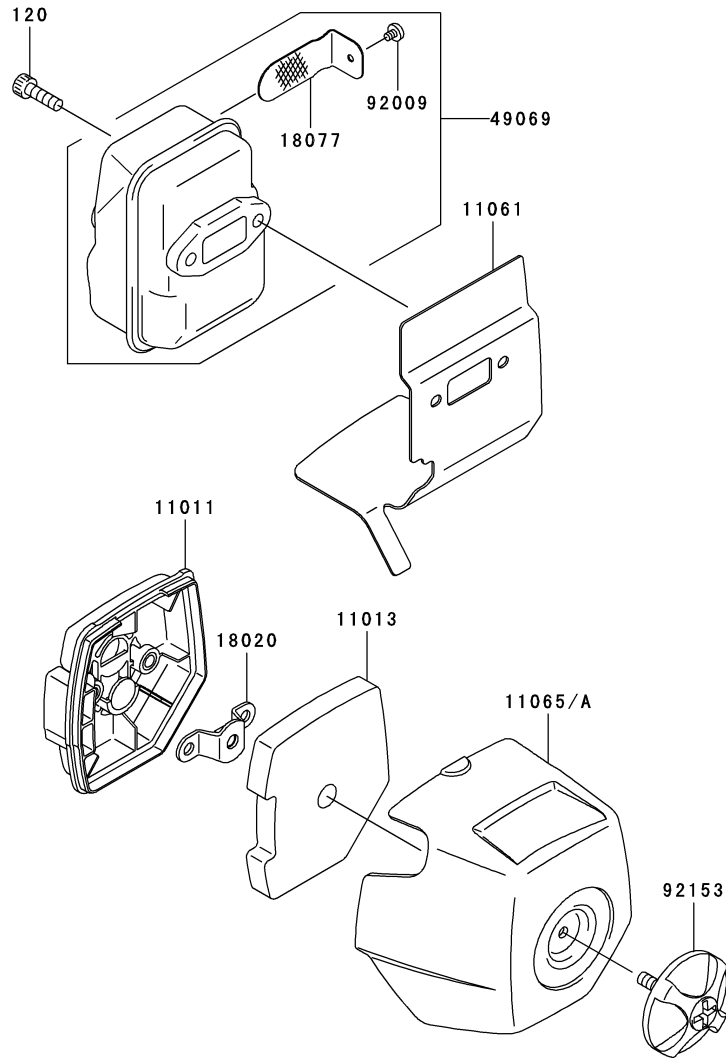

This catalog covers:
TJ027E- □ S50

GRID NO. This grid covers:
B-07 CARBURETOR

E0180-A721A

Ref. No.	Part No.	Description	Quantity
11049	11049-2006	BRACKET	1
11060	11060-2111	GASKET	1
11061	11061-2054	GASKET	1
11061A	11061-2171	GASKET,CYLINDER-INSULATOR	1
11061B	11061-2184	GASKET,CARBURETOR-INSULATOR	1
12021	12021-2054	VALVE-ASSY-REED	1
12022	12022-2060	VALVE-REED	1
14043	14043-2051	FILTER	1
14090	14090-2017	COVER,PRIMER PUMP	1
15004	15004-2021	CARBURETOR-ASSY	1
16030	16030-2078	VALVE-FLOAT	1
16055	16055-2051	LEVER	1
16160	16160-2089	BODY	1
16160A	16160-2140	BODY	1
21083	21083-2073	ARM	1
32085	32085-2106	STOPPER	1
43028	43028-2067	DIAPHRAGM	1
43028A	43028-2090	DIAPHRAGM	1
43049	43049-2062	PACKING	1
49043	49043-2067	PUMP-PRIMING	1
92009	92009-2277	SCREW	2
92009A	92009-2336	SCREW	1
92009B	92009-2337	SCREW	4
92009C	92009-2354	SCREW	1
92009D	92009-2395	SCREW,5X16	4
92015	92015-2145	NUT	1
92033	92033-2078	RING-SNAP	1
92043	92043-2094	PIN	1
92055	92055-2147	RING-O	1
92063	92063-2479	JET-MAIN,#36.5	1
92144	92144-2308	SPRING	1
92172	92172-2091	SCREW,3X12	1
92200	92200-2074	WASHER	1
234	234B0560	SCREW-PAN-WSP+,5X60	2

This catalog covers:

TJ027E- □ S50

GRID NO.

B-08

This grid covers:

AIR-FILTER/MUFFLER

E0190-B001A

Ref. No.	Part No.	Description	Quantity
11011	11011-2361	CASE-AIR FILTER	1
11013	11013-2224	ELEMENT-AIR FILTER	1
11061	11061-2185	GASKET,MUFFLER	1
11065	11065-2122	CAP	*
11065A	11065-2128	CAP	1
18020	18020-2091	BAFFLE	1
18077	18077-2136	ARRESTER-SPARK	1
49069	49069-2429	MUFFLER-ASSY	1
92009	92009-2411	SCREW	1
92153	92153-2128	BOLT	1
120	120W0516	BOLT-SOCKET,5X16	2