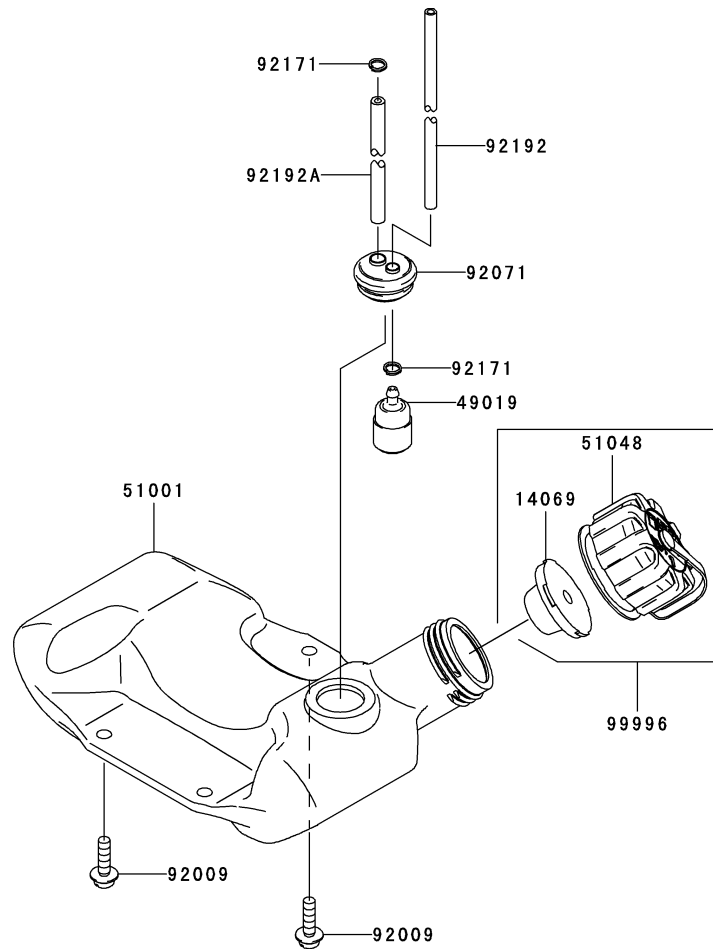

Ref. No.	Part No.	Description	Quantity
11005	11005-2158	CYLINDER-ENGINE	*
11005A	11005-2162	CYLINDER-ENGINE	1
11061	11061-2169	GASKET,CYLINDER	1
13271	13271-2261	PLATE	2
14080	14080-2060	CRANKCASE	1
14080A	14080-2061	CRANKCASE	1
34001	34001-2088	STAND	1
92043	92043-1302	PIN	2
92045	92045-2278	BEARING-BALL,6001C3	2
92049	92049-2253	SEAL-OIL,ISCD12X22X4.5	1
92049A	92049-2267	SEAL-OIL,ISCD 12X22X4.5F	1
120	120W0520	BOLT-SOCKET,5X20	4
214	214B0408	SCREW-PAN+,-,4X8	4
225	225B0530	SCREW-PAN-WSP-CROS,5X30	3

This catalog covers:

TJ027E- □ S50

GRID NO.

B-09

This grid covers:

FUEL-TANK/FUEL-VALVE

E0200-A629A

Ref. No.	Part No.	Description	Quantity
14069	14069-2088	BREATHER	1
49019	49019-2114	FILTER-FUEL	1
51001	51001-2323	TANK-COMP-FUEL	1
51048	51048-2083	CAP-ASSY-TANK	1
92009	92009-2383	SCREW,5X20	3
92071	92071-2142	GROMMET,FUEL TANK	1
92171	92171-2073	CLAMP	2
92192	92192-2130	TUBE,3X5X174	1
92192A	92192-2152	TUBE,3X6X80	1
99996	99996-6089	CAP-TANK & BREATHER,ASSY	1

This catalog covers:

TJ027E- □ S50

GRID NO.

B-10

This grid covers:

STARTER

E0210-A407B

Ref. No.	Part No.	Description	Quantity
13165	13165-2100	PAWL	2
13169	13169-2386	PLATE,RECOIL STARTER	1
32099	32099-2410	CASE,STARTER-RECOIL	1
46075	46075-2159	GRIP,STARTER-RECOIL	1
49060	49060-2064	CAM	1
49080	49080-2195	PULLEY-STARTING	*
49080A	49080-2208	PULLEY-STARTING	1
49088	49088-2563	STARTER-RECOIL	1
59101	59101-2125	REEL,STARTER-RECOIL	1
59106	59106-2168	ROPE,3X700	1
92033	92033-2010	RING-SNAP	2
92081	92081-2238	SPRING,RECOIL	1
92081A	92081-2253	SPRING	2
92145	92145-2128	SPRING,RECOIL	*
92145A	92145-2172	SPRING,RECOIL	1
92172	92172-2061	SCREW,4X14	4
92172A	92172-2065	SCREW	1

This catalog covers:

TJ027E- □ S50

GRID NO.

B-11

This grid covers:

P.T.O-EQUIPMENT

E0220-A039A

Ref. No.	Part No.	Description	Quantity
13081	13081-2232	CLUTCH-ASSY	1
49049	49049-2101	SHOE-CLUTCH	2
92043	92043-2243	PIN	2
92145	92145-2129	SPRING	1
92200	92200-2145	WASHER,6X16X1	2
92200A	92200-2146	WASHER	2