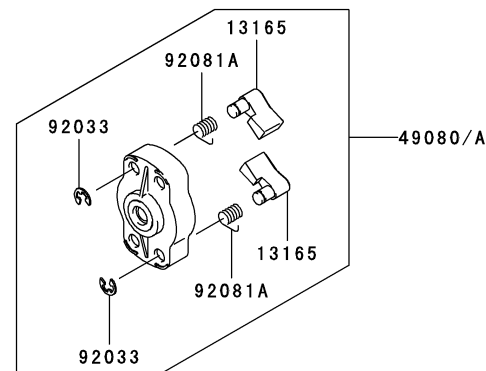

This catalog covers:

TJ027E- □ S50

GRID NO.

B-09

This grid covers:

FUEL-TANK/FUEL-VALVE

E0200-A629A

Ref. No.	Part No.	Description	Quantity
14069	14069-2088	BREATHER	1
49019	49019-2114	FILTER-FUEL	1
51001	51001-2323	TANK-COMP-FUEL	1
51048	51048-2083	CAP-ASSY-TANK	1
92009	92009-2383	SCREW,5X20	3
92071	92071-2142	GROMMET,FUEL TANK	1
92171	92171-2073	CLAMP	2
92192	92192-2130	TUBE,3X5X174	1
92192A	92192-2152	TUBE,3X6X80	1
99996	99996-6089	CAP-TANK & BREATHER,ASSY	1

This catalog covers:

TJ027E- □ S50

GRID NO.

B-10

This grid covers:

STARTER

E0210-A407B

Ref. No.	Part No.	Description	Quantity
13165	13165-2100	PAWL	2
13169	13169-2386	PLATE,RECOIL STARTER	1
32099	32099-2410	CASE,STARTER-RECOIL	1
46075	46075-2159	GRIP,STARTER-RECOIL	1
49060	49060-2064	CAM	1
49080	49080-2195	PULLEY-STARTING	*
49080A	49080-2208	PULLEY-STARTING	1
49088	49088-2563	STARTER-RECOIL	1
59101	59101-2125	REEL,STARTER-RECOIL	1
59106	59106-2168	ROPE,3X700	1
92033	92033-2010	RING-SNAP	2
92081	92081-2238	SPRING,RECOIL	1
92081A	92081-2253	SPRING	2
92145	92145-2128	SPRING,RECOIL	*
92145A	92145-2172	SPRING,RECOIL	1
92172	92172-2061	SCREW,4X14	4
92172A	92172-2065	SCREW	1

This catalog covers:

TJ027E- □ S50

GRID NO.

B-11

This grid covers:

P.T.O-EQUIPMENT

E0220-A039A

Ref. No.	Part No.	Description	Quantity
13081	13081-2232	CLUTCH-ASSY	1
49049	49049-2101	SHOE-CLUTCH	2
92043	92043-2243	PIN	2
92145	92145-2129	SPRING	1
92200	92200-2145	WASHER,6X16X1	2
92200A	92200-2146	WASHER	2