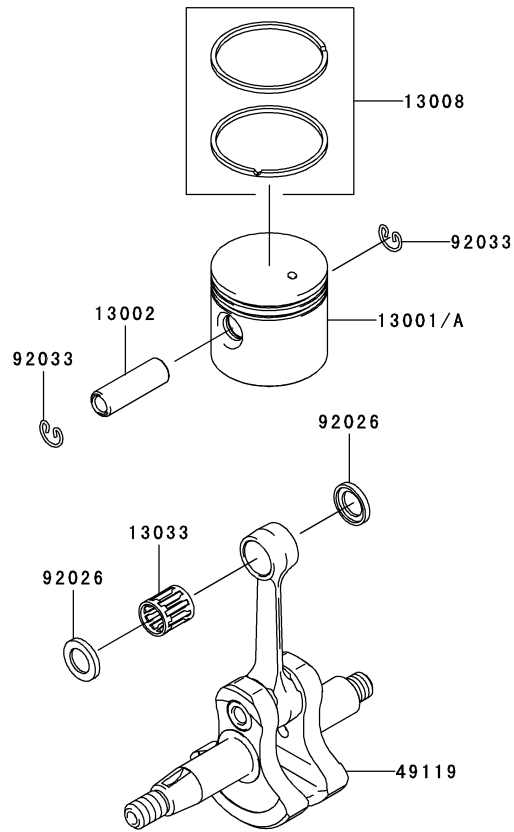

Ref. No.	Part No.	Description	Quantity
11005	11005-2158	CYLINDER-ENGINE	*
11005A	11005-2162	CYLINDER-ENGINE	1
11061	11061-2169	GASKET,CYLINDER	1
13271	13271-2261	PLATE	2
14080	14080-2060	CRANKCASE	1
14080A	14080-2061	CRANKCASE	1
34001	34001-2088	STAND	1
92043	92043-1302	PIN	2
92045	92045-2278	BEARING-BALL,6001C3	2
92049	92049-2253	SEAL-OIL,ISCD12X22X4.5	1
92049A	92049-2267	SEAL-OIL,ISCD 12X22X4.5F	1
120	120W0520	BOLT-SOCKET,5X20	4
214	214B0408	SCREW-PAN+,-,4X8	4
225	225B0530	SCREW-PAN-WSP-CROS,5X30	3

This catalog covers:
TJ027E- □ S50

GRID NO.
B-04

This grid covers:
PISTON/CRANKSHAFT

E0120-A364B

Ref. No.	Part No.	Description	Quantity
13001	13001-2165	PISTON-ENGINE	*
13001A	13001-2173	PISTON-ENGINE	1
13002	13002-2058	PIN-PISTON	1
13008	13008-6046	RING-SET-PISTON	1
13033	13033-2064	BEARING-SMALL END	1
49119	49119-2230	CRANKSHAFT-ASSY	1
92026	92026-2354	SPACER	2
92033	92033-2191	RING-SNAP	2