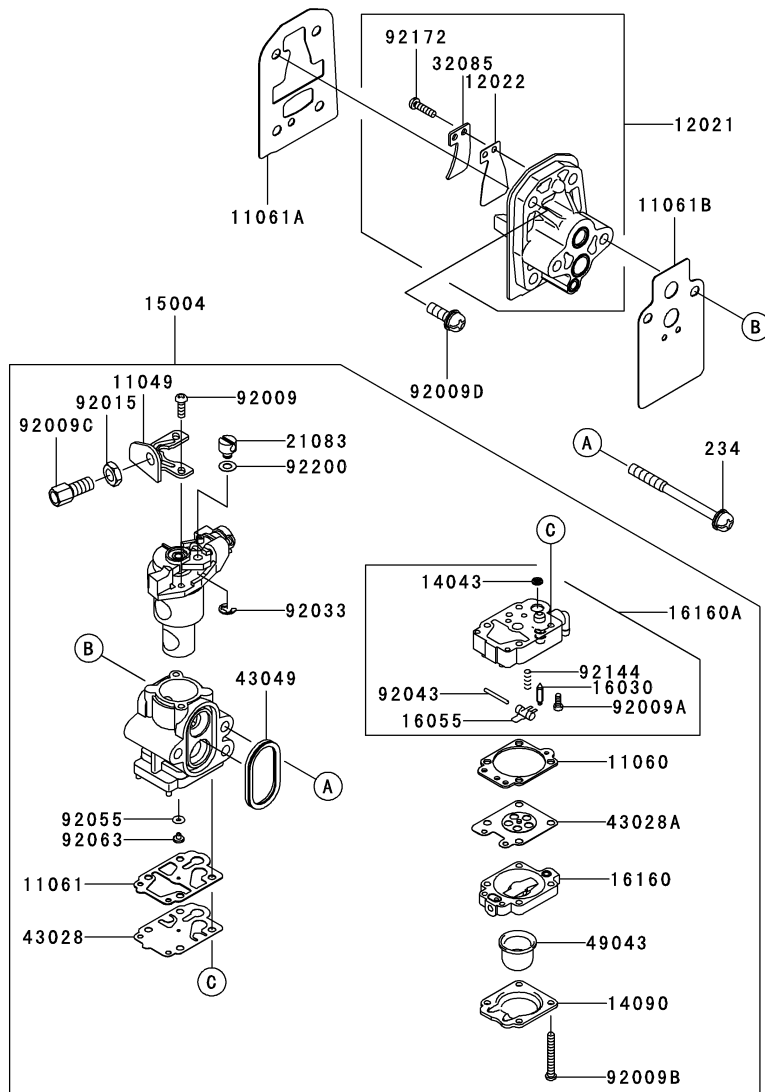

This catalog covers:

TJ027E- □ S50

GRID NO.

B-06

This grid covers:

ELECTRIC-EQUIPMENT

E0160-B179A

Ref. No.	Part No.	Description	Quantity
16073	16073-2220	INSULATOR	2
21050	21050-2316	FLYWHEEL	1
21130	21130-2071	CAP-SPARK PLUG	1
21169	21169-2075	TERMINAL	1
21171	21171-2256	COIL-ASSY-IGNITION	1
26011	26011-2113	WIRE-LEAD	1
26011A	26011-2361	WIRE-LEAD,L=230	1
92070	92070-2107	PLUG-SPARK,BPMR7A(NGK),SOLID	1
92070A	92070-2113	PLUG-SPARK,BPMR7A(NGK),SOLID	*
92153	92153-2134	BOLT,4X20	2
92171	92171-2067	CLAMP	1
92192	92192-2135	TUBE	1
92210	92210-2101	NUT,M8	1
510	510A3100	KEY-WOODRUFF	1

This catalog covers:
TJ027E- □ S50

GRID NO. This grid covers:
B-07 CARBURETOR

E0180-A721A

Ref. No.	Part No.	Description	Quantity
11049	11049-2006	BRACKET	1
11060	11060-2111	GASKET	1
11061	11061-2054	GASKET	1
11061A	11061-2171	GASKET,CYLINDER-INSULATOR	1
11061B	11061-2184	GASKET,CARBURETOR-INSULATOR	1
12021	12021-2054	VALVE-ASSY-REED	1
12022	12022-2060	VALVE-REED	1
14043	14043-2051	FILTER	1
14090	14090-2017	COVER,PRIMER PUMP	1
15004	15004-2021	CARBURETOR-ASSY	1
16030	16030-2078	VALVE-FLOAT	1
16055	16055-2051	LEVER	1
16160	16160-2089	BODY	1
16160A	16160-2140	BODY	1
21083	21083-2073	ARM	1
32085	32085-2106	STOPPER	1
43028	43028-2067	DIAPHRAGM	1
43028A	43028-2090	DIAPHRAGM	1
43049	43049-2062	PACKING	1
49043	49043-2067	PUMP-PRIMING	1
92009	92009-2277	SCREW	2
92009A	92009-2336	SCREW	1
92009B	92009-2337	SCREW	4
92009C	92009-2354	SCREW	1
92009D	92009-2395	SCREW,5X16	4
92015	92015-2145	NUT	1
92033	92033-2078	RING-SNAP	1
92043	92043-2094	PIN	1
92055	92055-2147	RING-O	1
92063	92063-2479	JET-MAIN,#36.5	1
92144	92144-2308	SPRING	1
92172	92172-2091	SCREW,3X12	1
92200	92200-2074	WASHER	1
234	234B0560	SCREW-PAN-WSP+,5X60	2