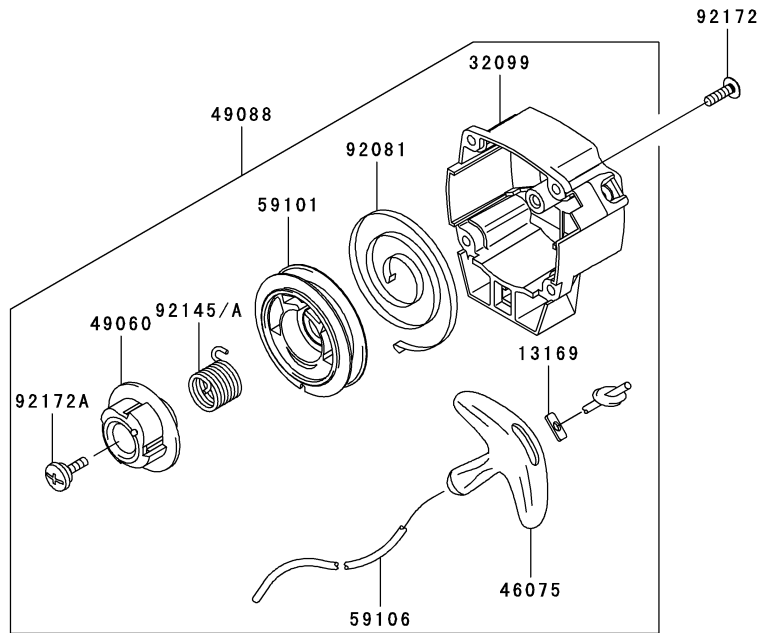

Ref. No.	Part No.	Description	Quantity
11005	11005-2158	CYLINDER-ENGINE	*
11005A	11005-2162	CYLINDER-ENGINE	1
11061	11061-2169	GASKET,CYLINDER	1
13271	13271-2261	PLATE	2
14080	14080-2060	CRANKCASE	1
14080A	14080-2061	CRANKCASE	1
34001	34001-2088	STAND	1
92043	92043-1302	PIN	2
92045	92045-2278	BEARING-BALL,6001C3	2
92049	92049-2253	SEAL-OIL,ISCD12X22X4.5	1
92049A	92049-2267	SEAL-OIL,ISCD 12X22X4.5F	1
120	120W0520	BOLT-SOCKET,5X20	4
214	214B0408	SCREW-PAN+,-,4X8	4
225	225B0530	SCREW-PAN-WSP-CROS,5X30	3

This catalog covers:

TJ027E- □ S50

GRID NO.

B-09

This grid covers:

FUEL-TANK/FUEL-VALVE

E0200-A629A

Ref. No.	Part No.	Description	Quantity
14069	14069-2088	BREATHER	1
49019	49019-2114	FILTER-FUEL	1
51001	51001-2323	TANK-COMP-FUEL	1
51048	51048-2083	CAP-ASSY-TANK	1
92009	92009-2383	SCREW,5X20	3
92071	92071-2142	GROMMET,FUEL TANK	1
92171	92171-2073	CLAMP	2
92192	92192-2130	TUBE,3X5X174	1
92192A	92192-2152	TUBE,3X6X80	1
99996	99996-6089	CAP-TANK & BREATHER,ASSY	1

This catalog covers:

TJ027E- □ S50

GRID NO.

B-10

This grid covers:

STARTER

E0210-A407B

Ref. No.	Part No.	Description	Quantity
13165	13165-2100	PAWL	2
13169	13169-2386	PLATE,RECOIL STARTER	1
32099	32099-2410	CASE,STARTER-RECOIL	1
46075	46075-2159	GRIP,STARTER-RECOIL	1
49060	49060-2064	CAM	1
49080	49080-2195	PULLEY-STARTING	*
49080A	49080-2208	PULLEY-STARTING	1
49088	49088-2563	STARTER-RECOIL	1
59101	59101-2125	REEL,STARTER-RECOIL	1
59106	59106-2168	ROPE,3X700	1
92033	92033-2010	RING-SNAP	2
92081	92081-2238	SPRING,RECOIL	1
92081A	92081-2253	SPRING	2
92145	92145-2128	SPRING,RECOIL	*
92145A	92145-2172	SPRING,RECOIL	1
92172	92172-2061	SCREW,4X14	4
92172A	92172-2065	SCREW	1

This catalog covers:

TJ027E- □ S50

GRID NO.

B-11

This grid covers:

P.T.O-EQUIPMENT

E0220-A039A

Ref. No.	Part No.	Description	Quantity
13081	13081-2232	CLUTCH-ASSY	1
49049	49049-2101	SHOE-CLUTCH	2
92043	92043-2243	PIN	2
92145	92145-2129	SPRING	1
92200	92200-2145	WASHER,6X16X1	2
92200A	92200-2146	WASHER	2