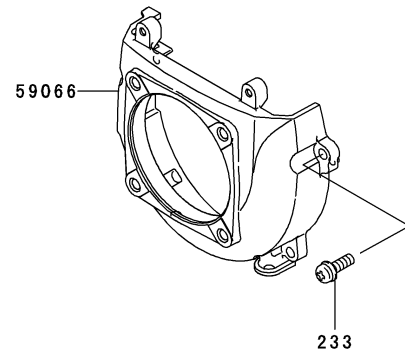

Ref. No.	Part No.	Description	Quantity
11005	11005-2158	CYLINDER-ENGINE	*
11005A	11005-2162	CYLINDER-ENGINE	1
11061	11061-2169	GASKET,CYLINDER	1
13271	13271-2261	PLATE	2
14080	14080-2060	CRANKCASE	1
14080A	14080-2061	CRANKCASE	1
34001	34001-2088	STAND	1
92043	92043-1302	PIN	2
92045	92045-2278	BEARING-BALL,6001C3	2
92049	92049-2253	SEAL-OIL,ISCD12X22X4.5	1
92049A	92049-2267	SEAL-OIL,ISCD 12X22X4.5F	1
120	120W0520	BOLT-SOCKET,5X20	4
214	214B0408	SCREW-PAN+,-,4X8	4
225	225B0530	SCREW-PAN-WSP-CROS,5X30	3

This catalog covers:
TJ027E- □ S50

GRID NO.
B-04

This grid covers:
PISTON/CRANKSHAFT

E0120-A364B

Ref. No.	Part No.	Description	Quantity
13001	13001-2165	PISTON-ENGINE	*
13001A	13001-2173	PISTON-ENGINE	1
13002	13002-2058	PIN-PISTON	1
13008	13008-6046	RING-SET-PISTON	1
13033	13033-2064	BEARING-SMALL END	1
49119	49119-2230	CRANKSHAFT-ASSY	1
92026	92026-2354	SPACER	2
92033	92033-2191	RING-SNAP	2

This catalog covers:

TJ027E- □ S50

GRID NO.

B-05

This grid covers:

COOLING-EQUIPMENT

E0150-A816A

Ref. No.	Part No.	Description	Quantity
39156	39156-2084	PAD	1
49089	49089-2630	SHROUD-ENGINE	1
59066	59066-2796	HOUSING-FAN	1
92172	92172-2060	SCREW,4X10	2
233	233B0516	SCREW-PAN-WP+,-5X16	4

This catalog covers:

TJ027E- □ S50

GRID NO.

B-06

This grid covers:

ELECTRIC-EQUIPMENT

E0160-B179A

Ref. No.	Part No.	Description	Quantity
16073	16073-2220	INSULATOR	2
21050	21050-2316	FLYWHEEL	1
21130	21130-2071	CAP-SPARK PLUG	1
21169	21169-2075	TERMINAL	1
21171	21171-2256	COIL-ASSY-IGNITION	1
26011	26011-2113	WIRE-LEAD	1
26011A	26011-2361	WIRE-LEAD,L=230	1
92070	92070-2107	PLUG-SPARK,BPMR7A(NGK),SOLID	1
92070A	92070-2113	PLUG-SPARK,BPMR7A(NGK),SOLID	*
92153	92153-2134	BOLT,4X20	2
92171	92171-2067	CLAMP	1
92192	92192-2135	TUBE	1
92210	92210-2101	NUT,M8	1
510	510A3100	KEY-WOODRUFF	1