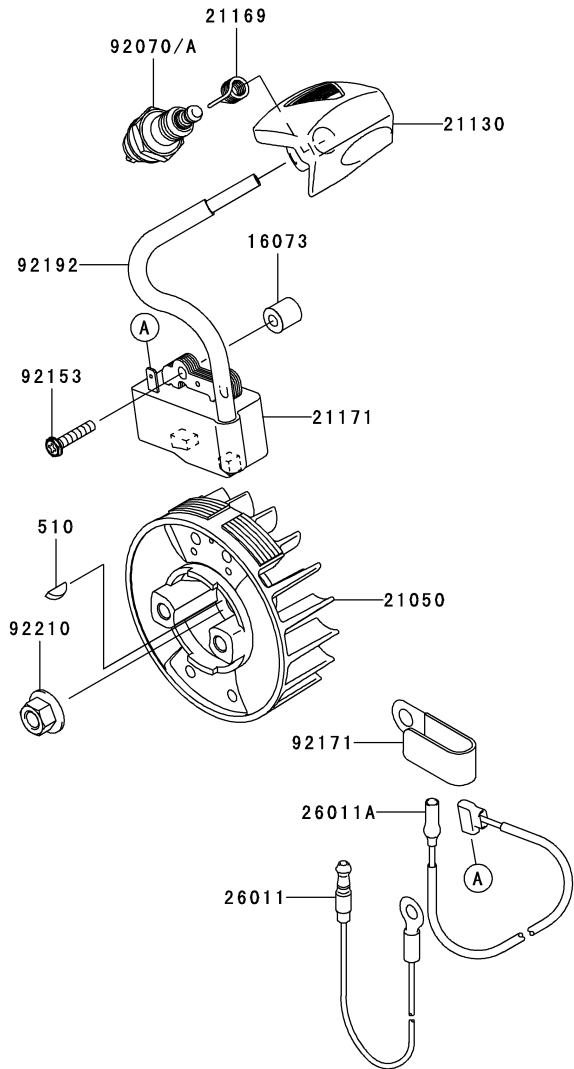

This catalog covers:

TJ027E- □ S50

GRID NO.

B-06

This grid covers:

ELECTRIC-EQUIPMENT

E0160-B179A

Ref. No.	Part No.	Description	Quantity
16073	16073-2220	INSULATOR	2
21050	21050-2316	FLYWHEEL	1
21130	21130-2071	CAP-SPARK PLUG	1
21169	21169-2075	TERMINAL	1
21171	21171-2256	COIL-ASSY-IGNITION	1
26011	26011-2113	WIRE-LEAD	1
26011A	26011-2361	WIRE-LEAD,L=230	1
92070	92070-2107	PLUG-SPARK,BPMR7A(NGK),SOLID	1
92070A	92070-2113	PLUG-SPARK,BPMR7A(NGK),SOLID	*
92153	92153-2134	BOLT,4X20	2
92171	92171-2067	CLAMP	1
92192	92192-2135	TUBE	1
92210	92210-2101	NUT,M8	1
510	510A3100	KEY-WOODRUFF	1

This catalog covers:
TJ027E- □ S50

GRID NO. This grid covers:
B-07 CARBURETOR

E0180-A721A

Ref. No.	Part No.	Description	Quantity
11049	11049-2006	BRACKET	1
11060	11060-2111	GASKET	1
11061	11061-2054	GASKET	1
11061A	11061-2171	GASKET,CYLINDER-INSULATOR	1
11061B	11061-2184	GASKET,CARBURETOR-INSULATOR	1
12021	12021-2054	VALVE-ASSY-REED	1
12022	12022-2060	VALVE-REED	1
14043	14043-2051	FILTER	1
14090	14090-2017	COVER,PRIMER PUMP	1
15004	15004-2021	CARBURETOR-ASSY	1
16030	16030-2078	VALVE-FLOAT	1
16055	16055-2051	LEVER	1
16160	16160-2089	BODY	1
16160A	16160-2140	BODY	1
21083	21083-2073	ARM	1
32085	32085-2106	STOPPER	1
43028	43028-2067	DIAPHRAGM	1
43028A	43028-2090	DIAPHRAGM	1
43049	43049-2062	PACKING	1
49043	49043-2067	PUMP-PRIMING	1
92009	92009-2277	SCREW	2
92009A	92009-2336	SCREW	1
92009B	92009-2337	SCREW	4
92009C	92009-2354	SCREW	1
92009D	92009-2395	SCREW,5X16	4
92015	92015-2145	NUT	1
92033	92033-2078	RING-SNAP	1
92043	92043-2094	PIN	1
92055	92055-2147	RING-O	1
92063	92063-2479	JET-MAIN,#36.5	1
92144	92144-2308	SPRING	1
92172	92172-2091	SCREW,3X12	1
92200	92200-2074	WASHER	1
234	234B0560	SCREW-PAN-WSP+,5X60	2